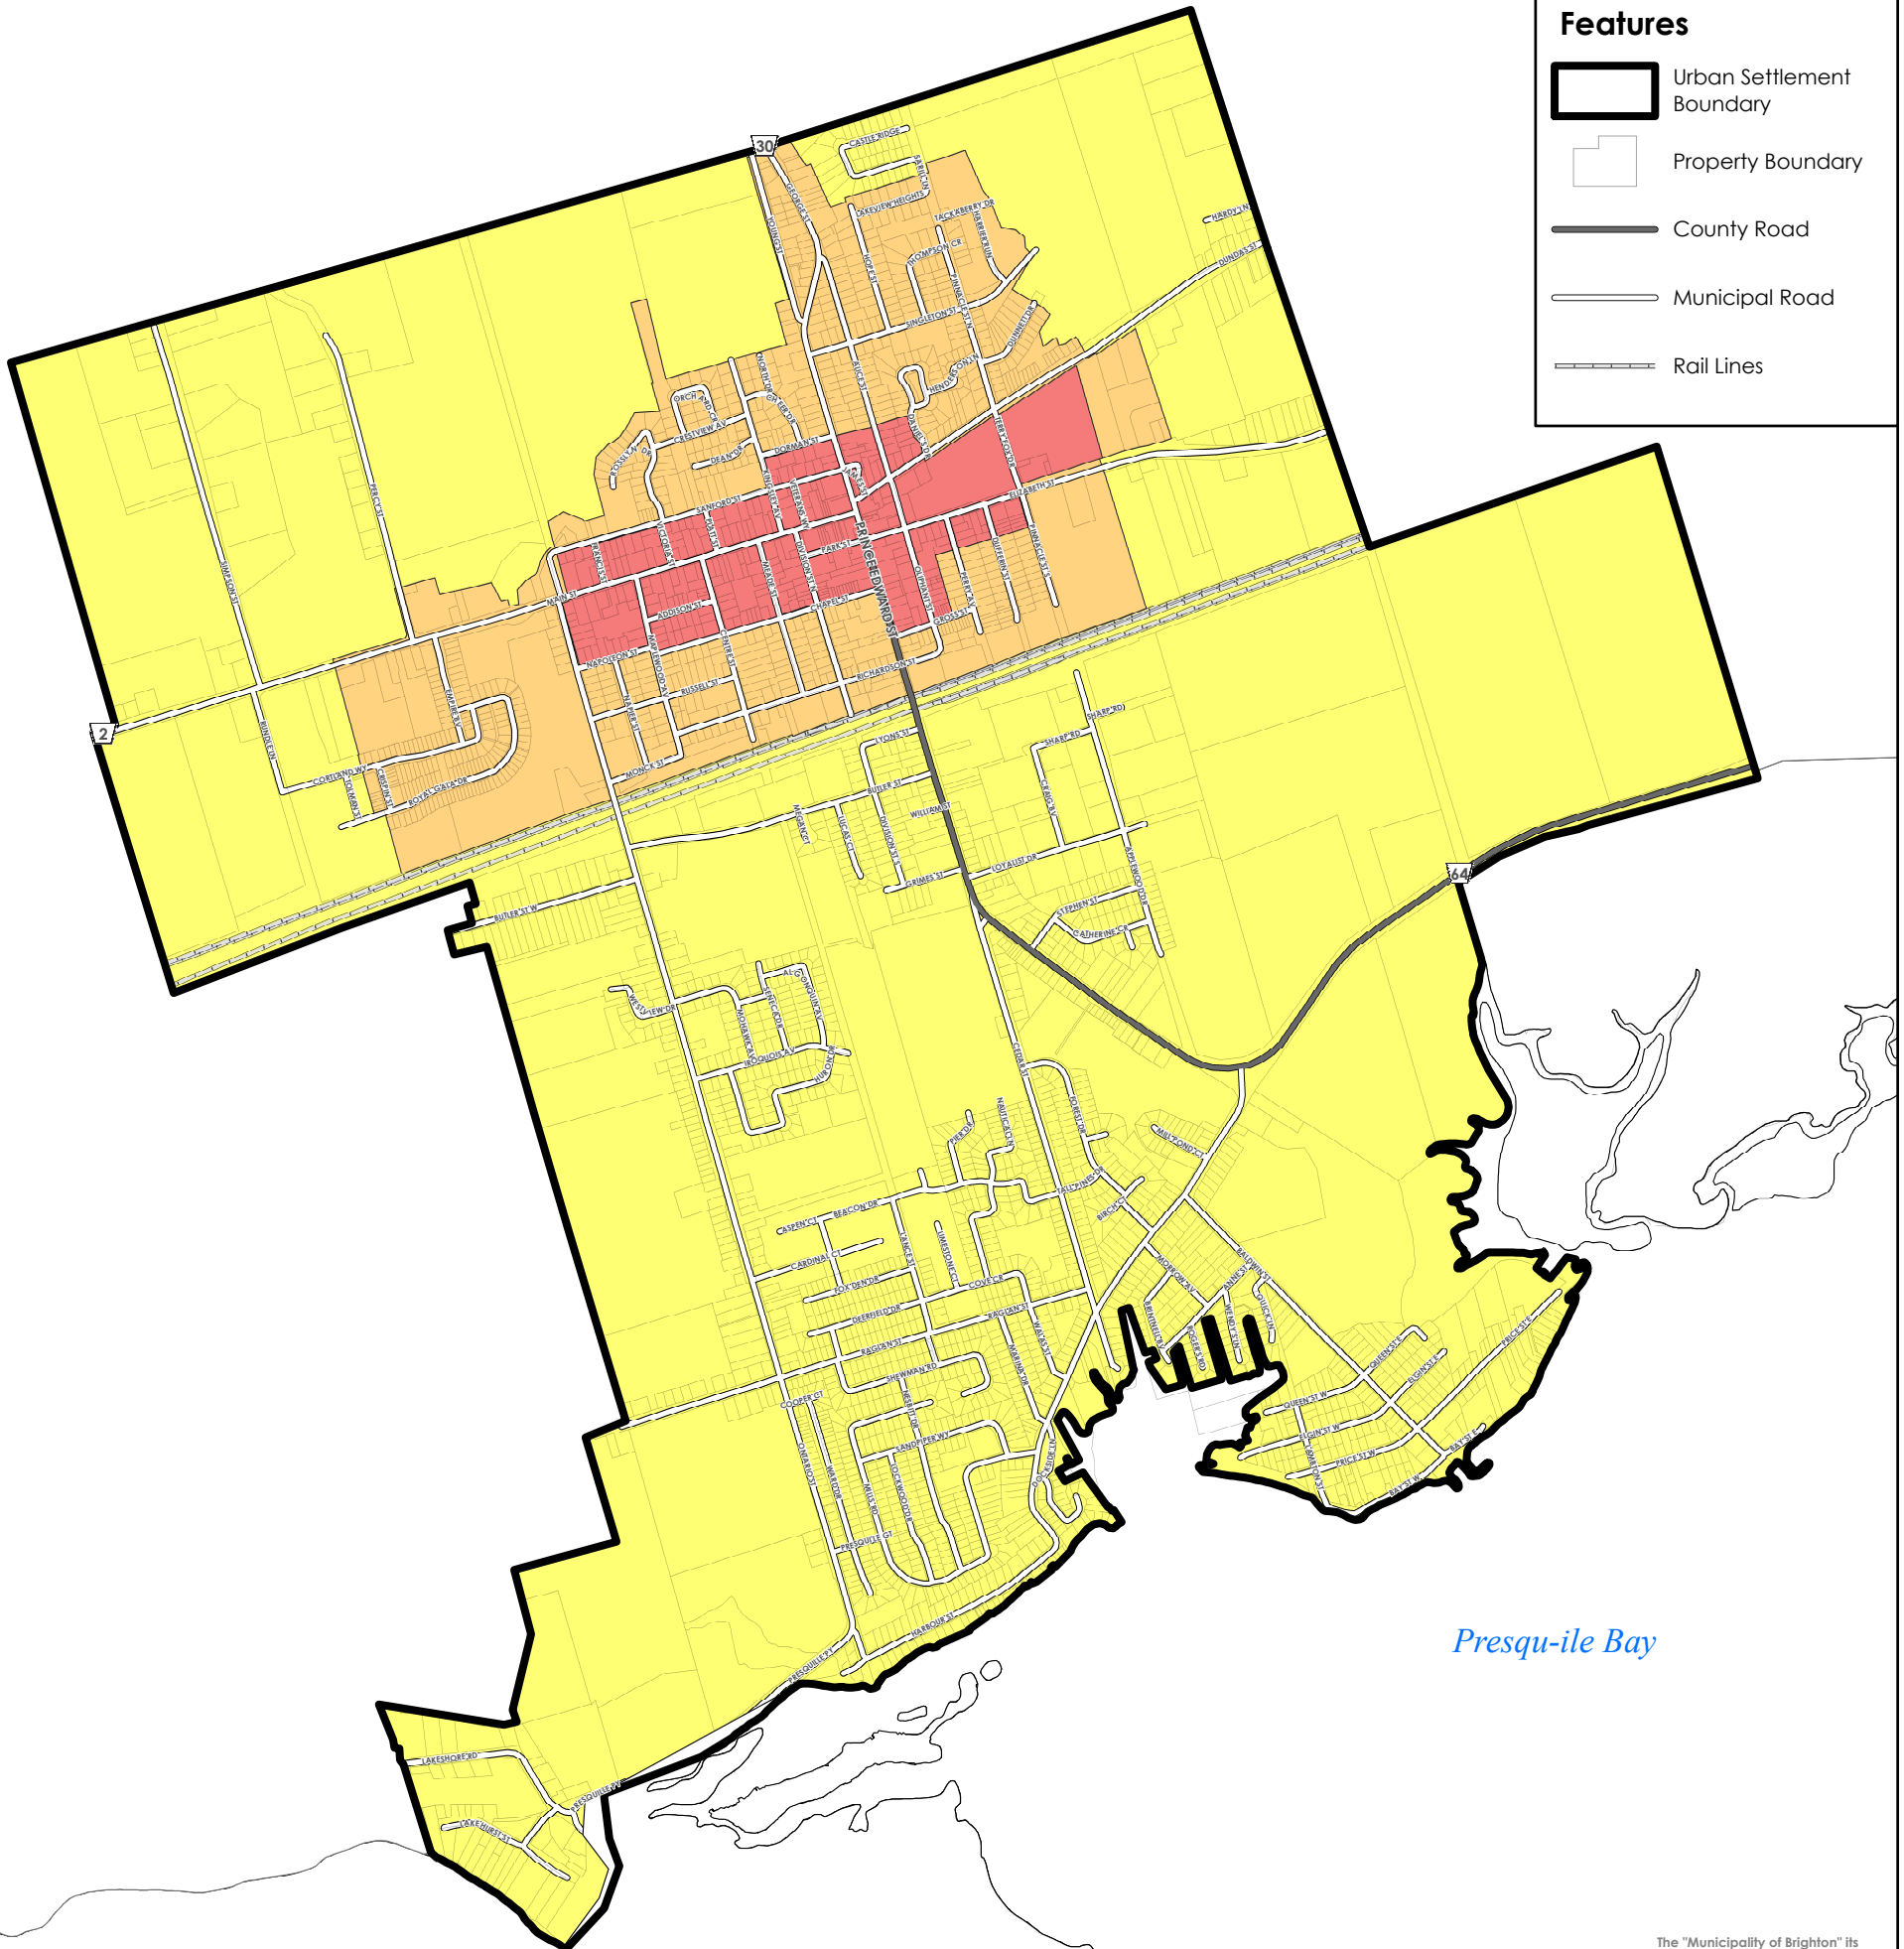

Municipality of Brighton, Ontario
Official Plan
District Sub-Area Boundaries
Schedule "H"

District Boundaries

- Core
- Central
- Urban

Features

- Urban Settlement Boundary
- Property Boundary
- County Road
- Municipal Road
- Rail Lines

Popham Bay

Presqu-ile Bay

The "Municipality of Brighton" its employees, or agents, do not undertake to guarantee the validity of the contents of this hardcopy mapfile, and will not be liable for any claims for damages or loss arising from their application or interpretation, by any party. It is not intended to replace a survey or to be used for legal description. Not to be used for navigation.

0 0.125 0.25 0.5
Kilometers

Kevin M. Duguay
Community
Planning and
Consulting Inc.