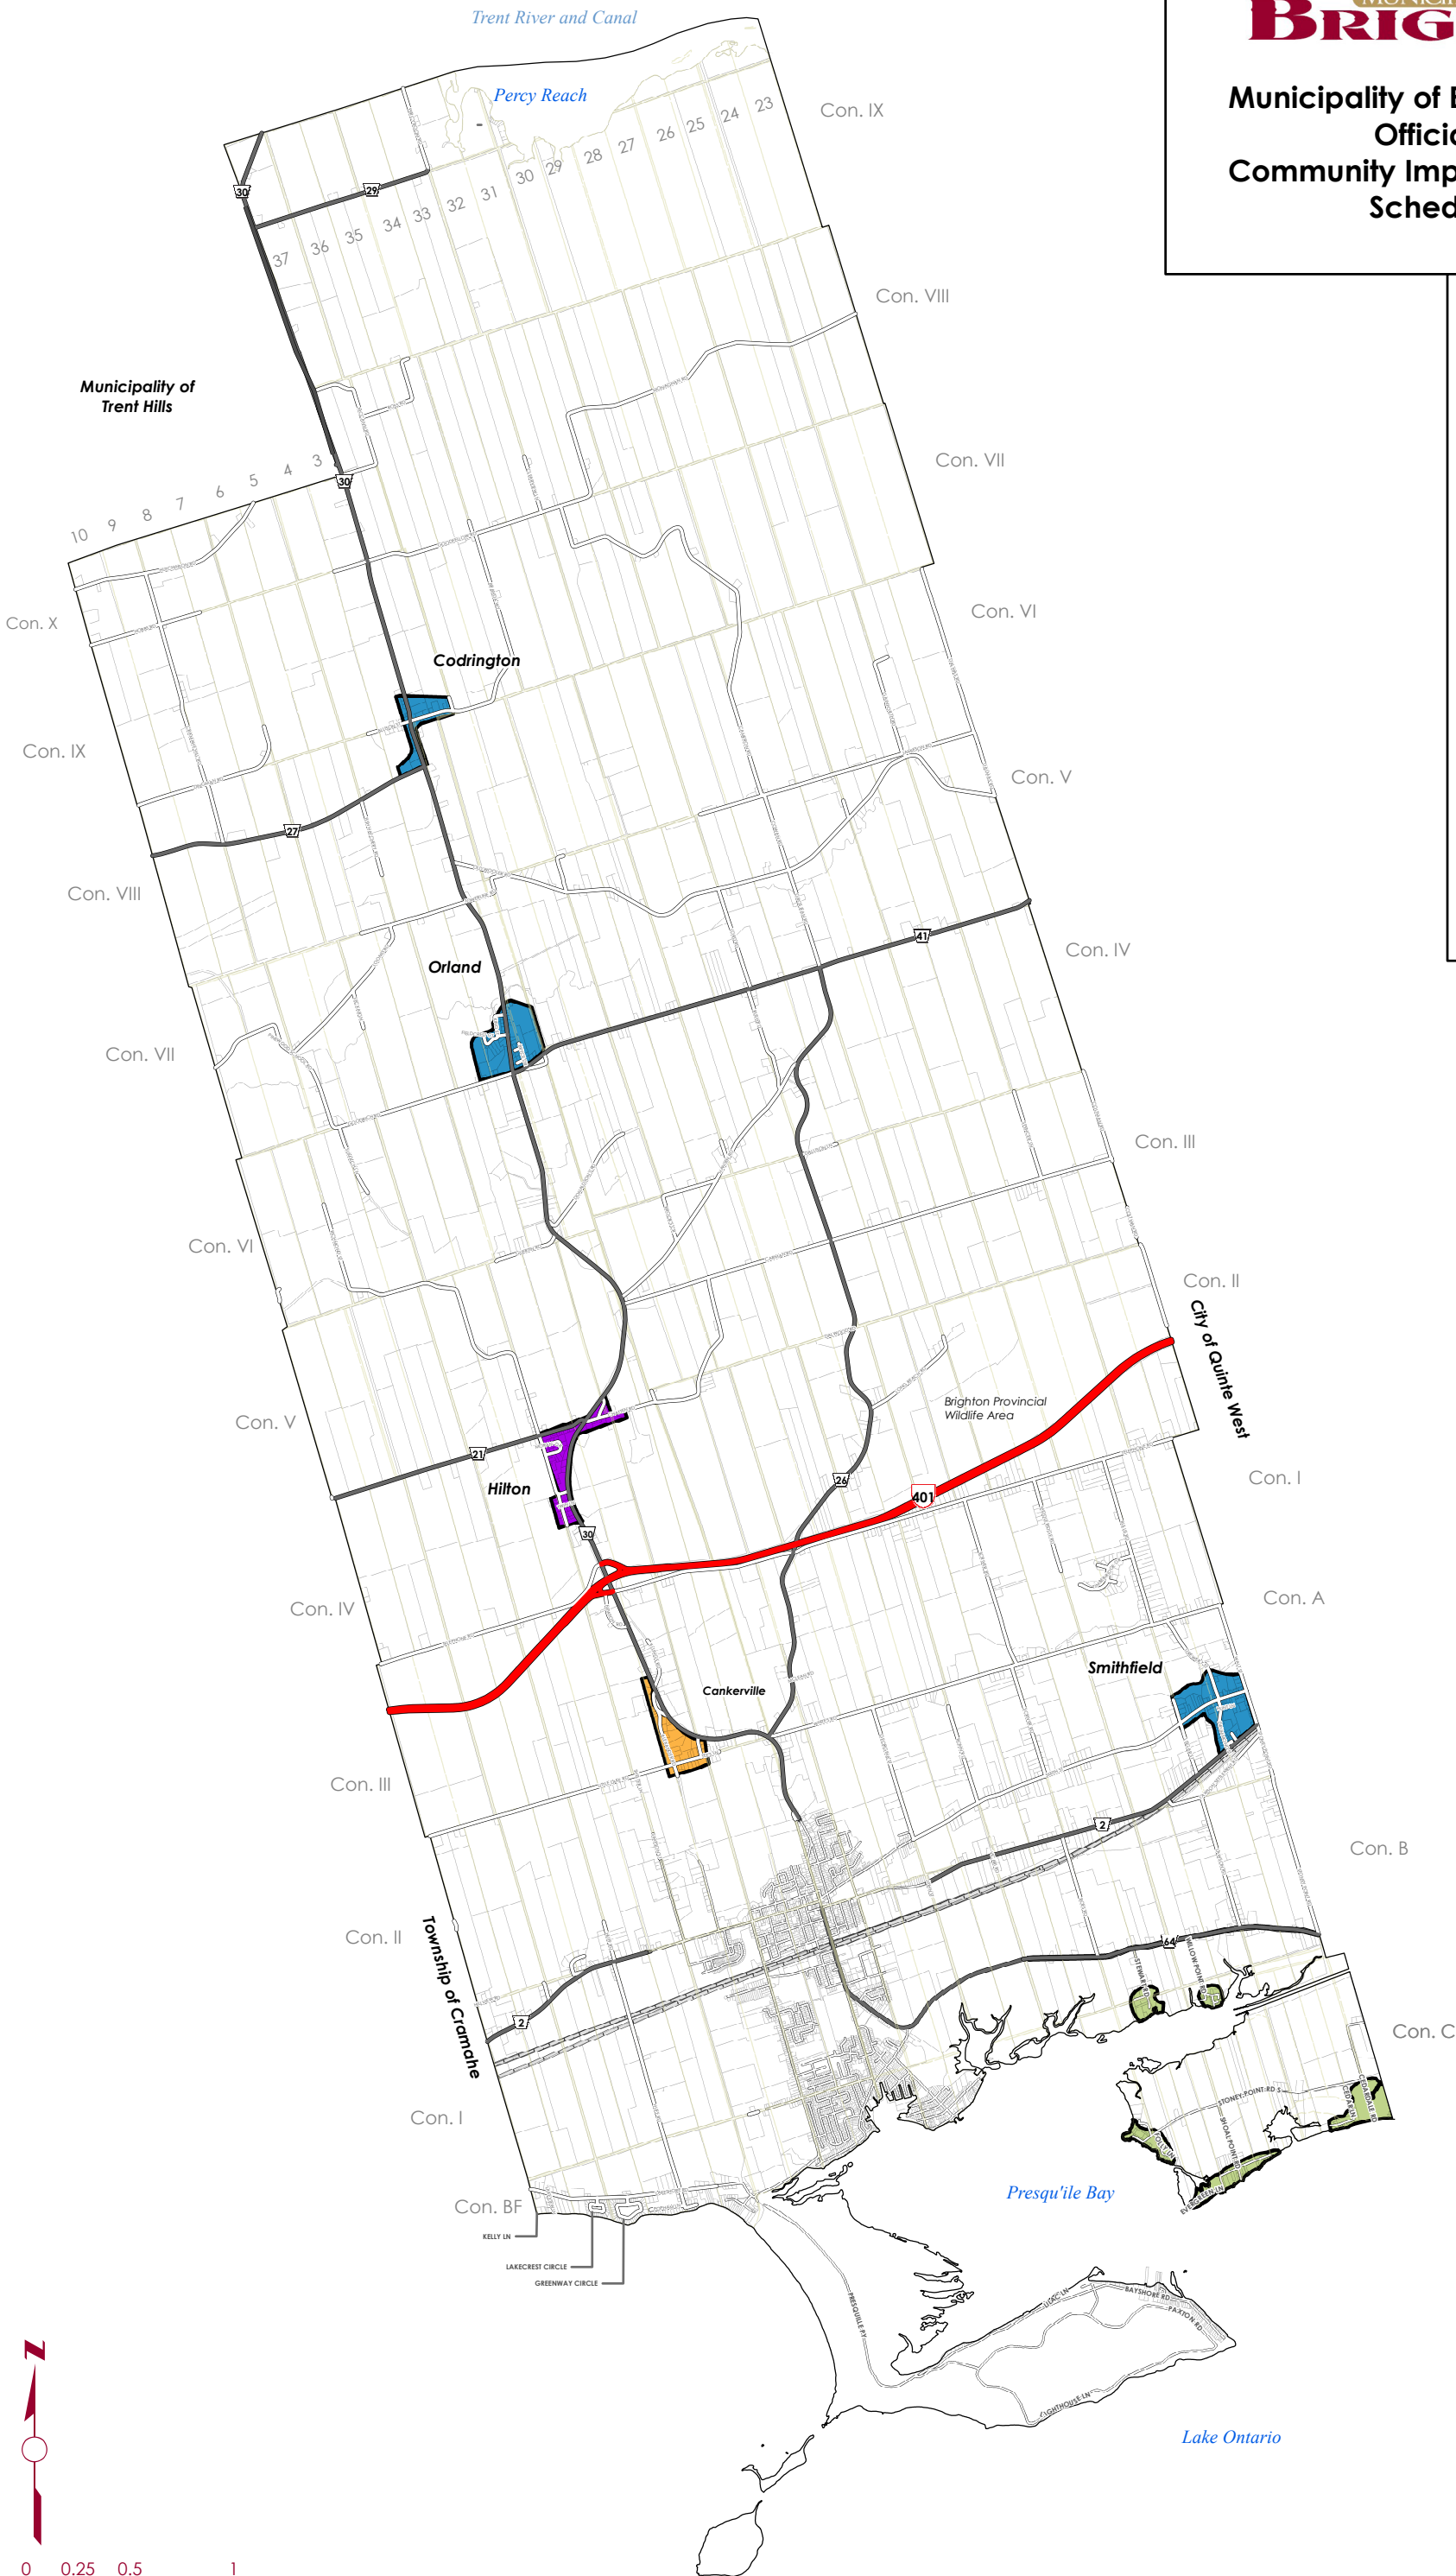

**Municipality of Brighton, Ontario
Official Plan
Community Improvement Areas
Schedule "E"**

Features

- Community Improvement Area A, B, C
- Community Improvement Area D
- Community Improvement Area E
- Community Improvement Area F
- Property Boundary
- Provincial Highway
- County Road
- Municipal Road
- Rail Lines

The "Municipality of Brighton" its employees, or agents, do not undertake to guarantee the validity of the contents of this hardcopy mapfile, and will not be liable for any claims for damages or loss arising from their application or interpretation, by any party. It is not intended to replace a survey or to be used for legal description. Not to be used for navigation.

0 0.25 0.5 1 Kilometers